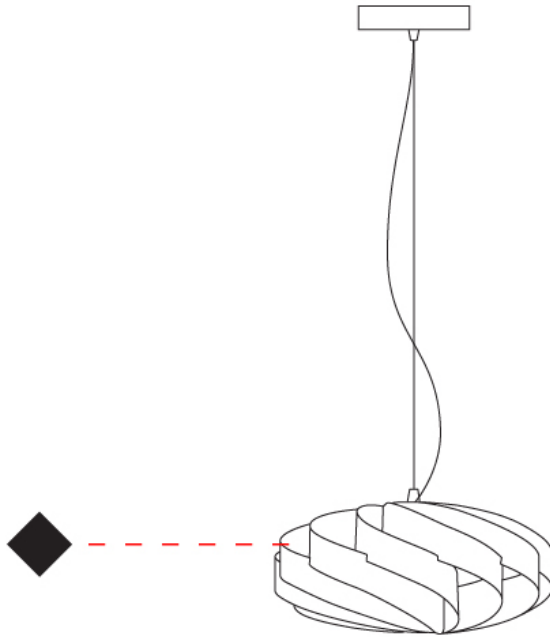

SWIRL SUSPENSION

D61008- : D61008-SIL

PROJECT _____

TYPE _____

SPECIFIER _____

QUANTITY _____

DATE _____

D